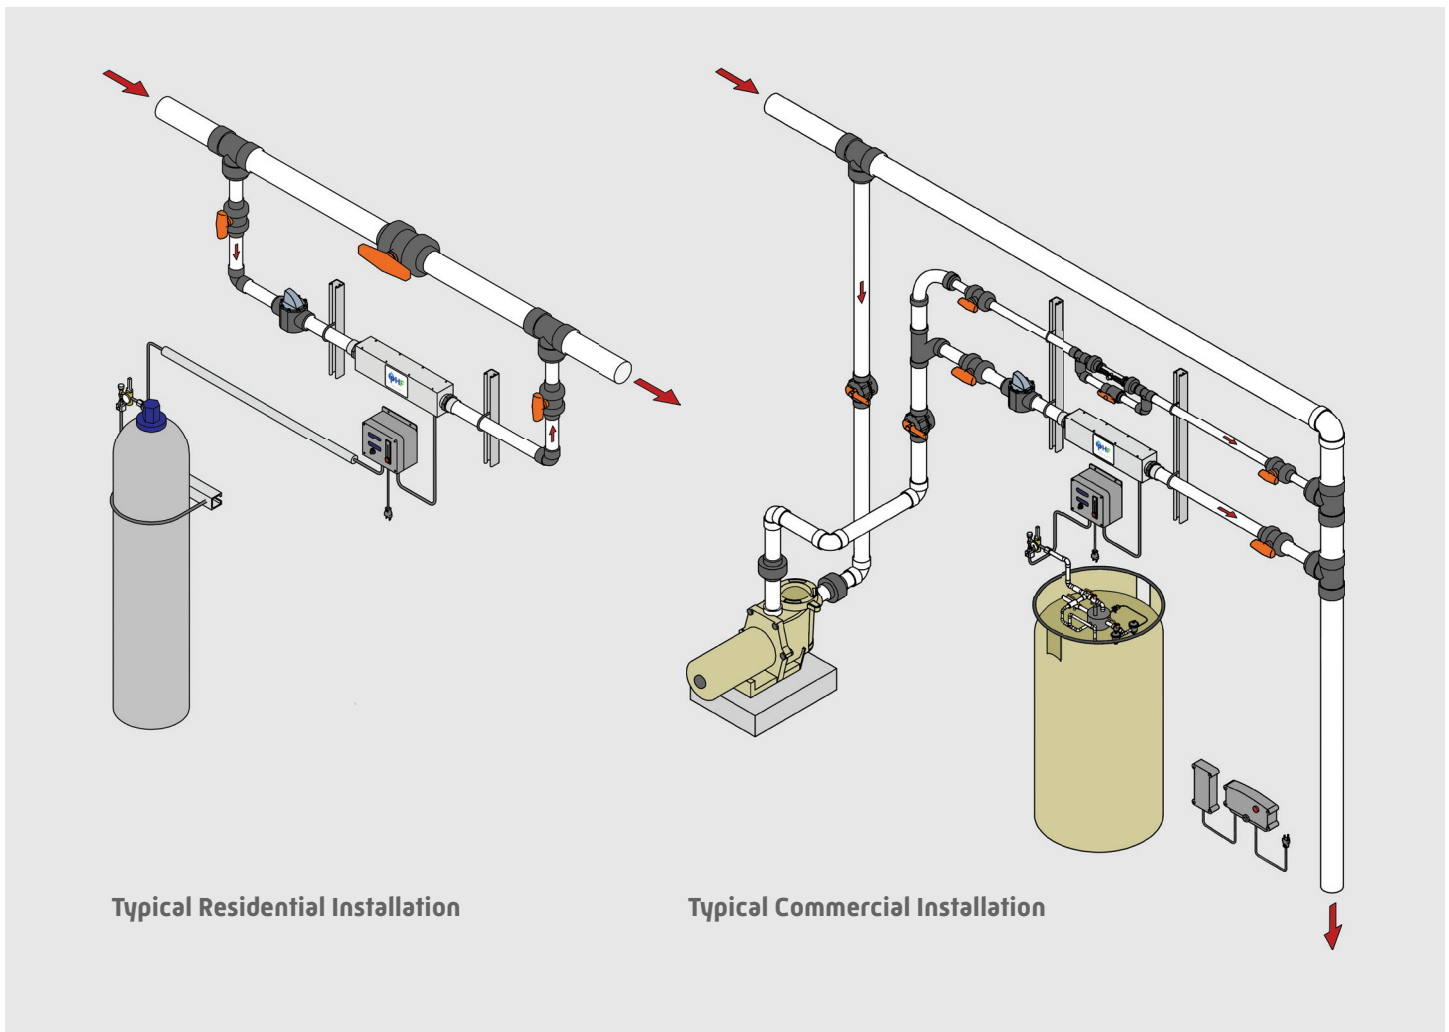

Installation & Setup

The pHure Feed system can easily be adapted to an existing or new recirculation system. A bypass is created on the final return utilizing 2" plumbing on the inlet and outlet.

Additional resources for the pHure Feed In-Line CO₂ pH Control System, and other high quality products from Pure Vision Technologies can be found at www.purevtech.com